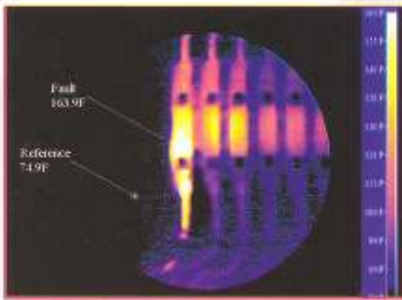

Thermal imagery detecting faults developing
(It could be yours)

MORRIS
EST. 10 1985

ROTARY

CLARE

Established in 1952

The UK's largest independent rewind company servicing the industry throughout the UK and world wide, employing over 100 employees.